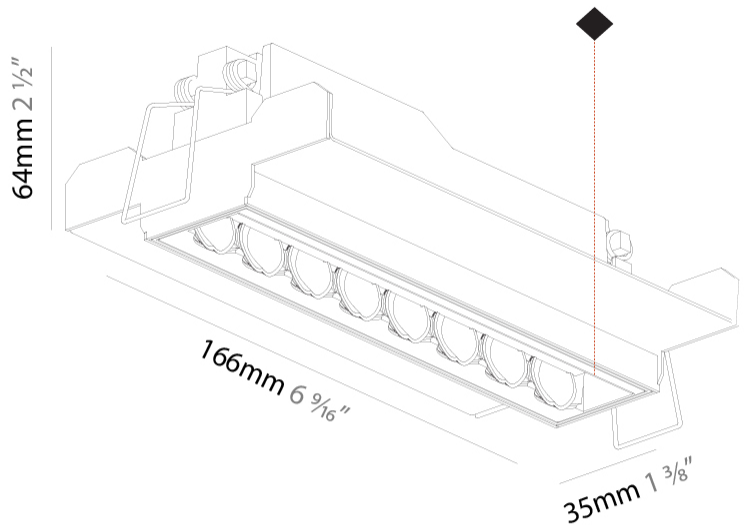

PHYSICAL

Shape: Rectangle
Length (mm): 166
Length (in): 6 ⁹/₁₆
Width (mm): 35
Width (in): 1 ³/₈
Height (mm): 64
Height (in): 2 ¹/₂
Ceiling Thickness (mm): 12.5
Ceiling Thickness (in): 1/2
Min. Recessing Depth (mm): 100
Min. Recessing Depth (in): 3 ¹⁵/₁₆
Light Distribution: Asymmetric
Weight (kg): 0.535
Weight (lbs): 1.18
Fixture Finish: SSR / BKV / CWI / CRY / HAB / UFT / ITA / RUA / FTG / MYG / LOD / PUS / FRO / FUP / KIA / POP / BLS / SPG / MEY / GOH / GUM / CHC / COM / ABZ / JAG / OBR / MOS / ROR
Holder Finish: WHI / BLK
Fixture Material: Aluminum Die Cast
Cut-out Measurements: 173mm / 6 13/16" x 42mm / 1 5/8"

ELECTRICAL

Lamp Type: LED (Zhaga Standard)
Input Wattage (W): 19
Total Output Wattage (W): 17.2
Dimming: Tri-Mode (Non-Dimming and Phase Dimming (120Vac only) and 0-10V Dimming)
Driver Included: No
Driver Location: Recessed Housing
Driver Type: Constant Current - Universal
Driver Class: Class 2
Housing: See components
Input Voltage (V): 120 - 277
Constant Current (MA): 700

LED

Number of LEDs: 8
Color Temperature (°K): 2700 / 3000 / 3500 / 4000
Max. Delivered Lumen (lm): 1270 / 1270 / 1513 / 1544
Nominal Lumen (lm): 1492 / 1492 / 1778 / 1814
CRI: >90 CRI
Lamp Life (hrs): 50000
Upon Request: Special Color Temperature

OPTICAL

Upon Request: Special Beam Angles

RATINGS AND CERTIFICATIONS

Certified By: CSA Certified to UL and CSA Standards

IP rating: IP20
Zaneen Company Inc. © 2024, T 1800-388-3382, F 416-247-9319, www.zaneen.com