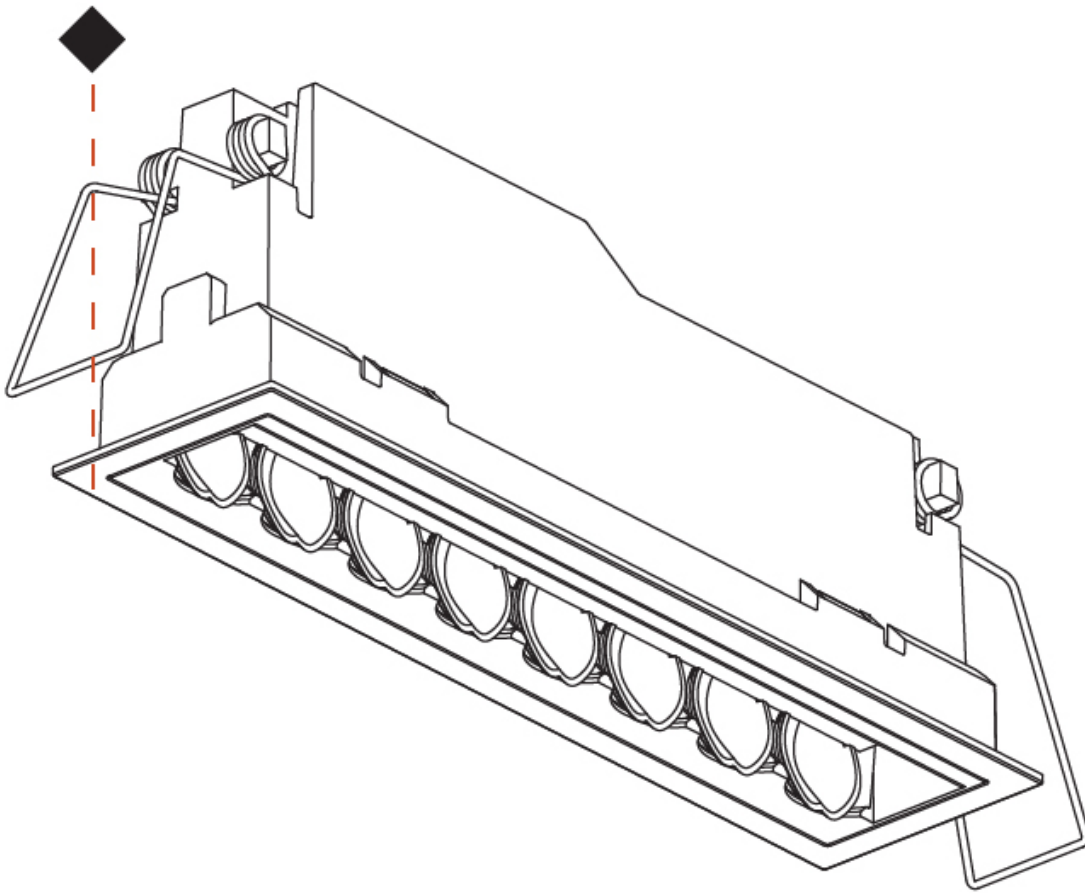

Certified By: CSA Certified to UL and CSA Standards
IP rating: IP20

MAGIQ HOLLOW WALLWASH KORONA RECESSED

A35584-

PROJECT

TYPE

SPECIFIER

QUANTITY

DATE